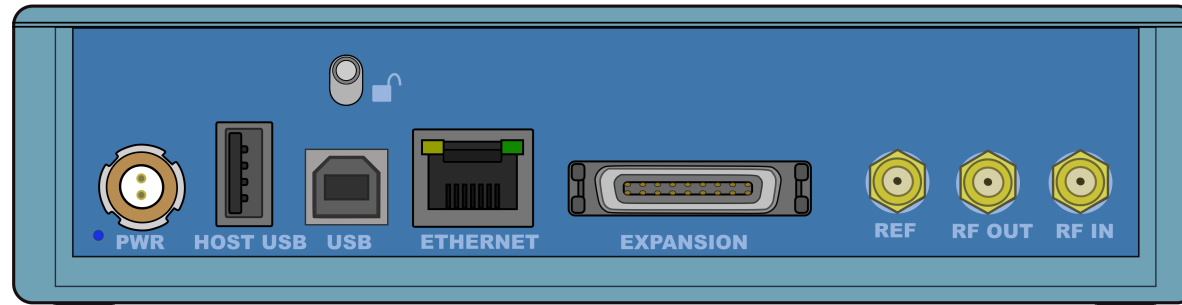

LabSat 3 Wideband Cable Identification

Internal Battery
 RLACS229 LabSat 3 Wideband Battery

SDHC Card
 LS03SDCARD-W SanDisk 4 GB SD Card
 RLACS204 USB3.0 SD Card Reader

Internal SSD
 LS03WSSD-1TB 1 TB Solid State Drive

RF OUT
 RLCAB071-1 SMA - SMA RG174, 1 m
 RLCAB082-1 SMA - MCX RG174, 1 m
 RLCAB083-1 SMA - MMCX RG174, 1 m
 RLCAB084-1 SMA - TNC RG174, 1 m

REF (CLOCK)
 RLCAB071-1 SMA - SMA RG174, 1 m
 RLCAB084-1 SMA - TNC RG174, 1 m