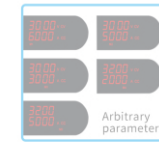

Five groups of storage call