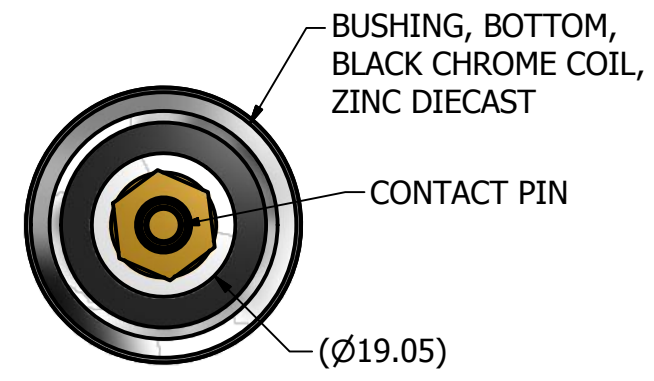

REVISION HISTORY			
REV	DESCRIPTION	DATE	APPROVED
1	HIGH EFFICEINCY MLPV LTE (698-2700 MHZ)	2/12/2016	CE

NOTES: UNLESS OTHERWISE SPECIFIED

1. A (REF) DIMENSION IS FOR INFORMATION PURPOSES ONLY AND NO TOLERANCE IS IMPLIED.

ISO-VIEW  
SCALE 1.5 : 1

SUPPLIER PRINT ACCEPTANCE:

Accept drawing/specification:  
No changes needed:

This part is RoHS compliant

This part is REACH compliant

Accept drawing/specification.  
Notes/Mark-ups added